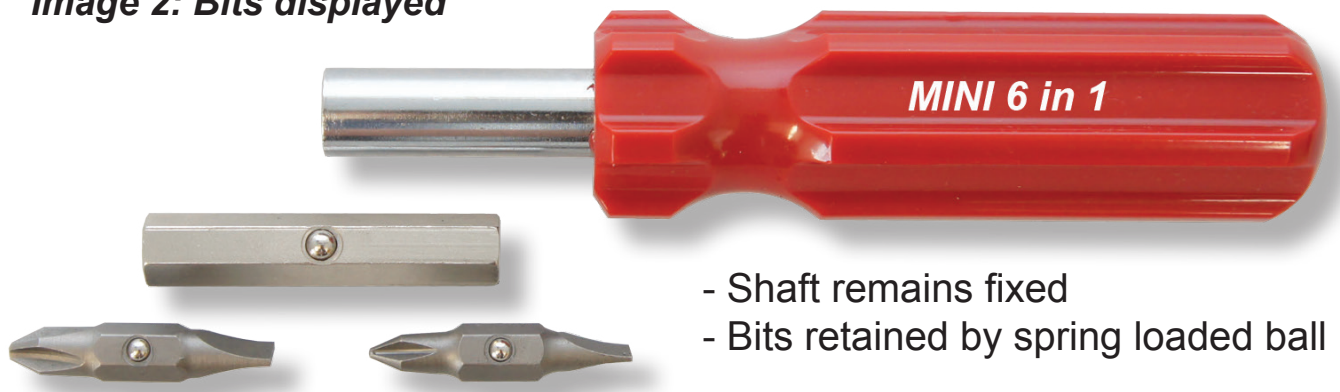

BEST WAY TOOLS

NEW ITEM STK# 26072

MINI 6 IN 1 SCREWDRIVER

COMPARED TO OUR STANDARD 4 IN 1 SCREWDRIVER

- 30% SMALLER
- ULTRA COMPACT

Image 1: Complete Screwdriver

Image 2: Bits displayed

Best Way Tools sells only to customers or resale and distribution.
Please call for pricing and availability.
- Handle color is subject to change