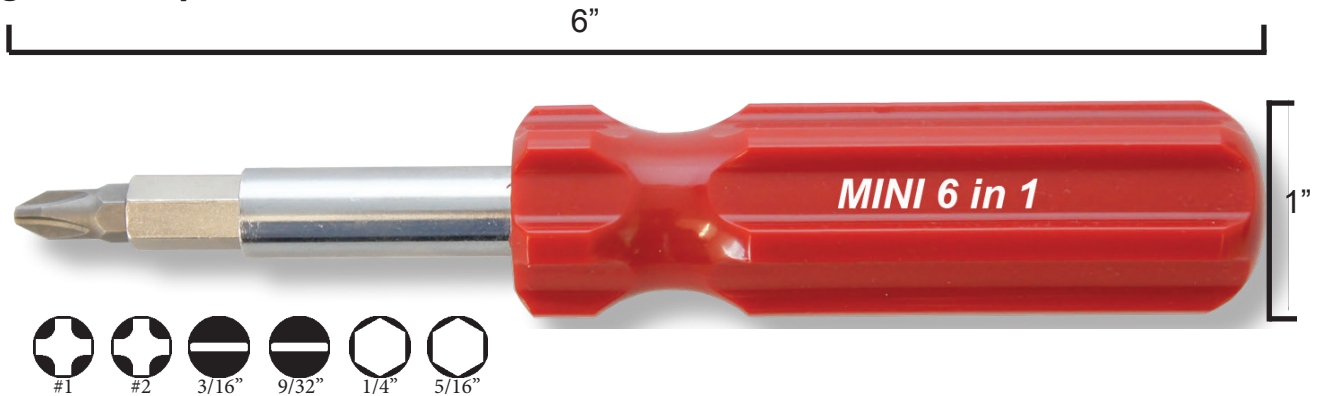

BEST WAY TOOLS

NEW ITEM STK# 26072

MINI 6 IN 1 SCREWDRIVER

COMPARED TO OUR STANDARD 4 IN 1 SCREWDRIVER

- 30% SMALLER
- ULTRA COMPACT

Image 1: Complete Screwdriver

Image 2: Bits displayed

Best Way Tools sells only to customers or resale and distribution.
Please call for pricing and availability.
- Handle color is subject to change